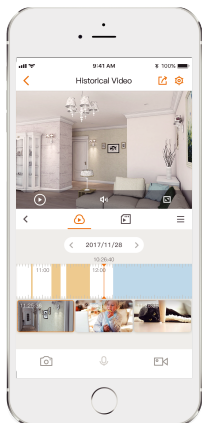

Full  Color

Cruiser

Model: IPC-S22FP

1080P H.265 Wi-Fi P&T Camera

Cruiser delivers 2MP live monitoring with a choice of 3.6mm/6mm lens option, With 1080P Full HD live monitoring and 0~355° pan & 0~90° tilt features, Cruiser ensures every corner of your home completely covered. It supports four night vision modes for clear-as day clarity even in pitch dark. With IP66 certified, the camera can be used outdoors under different weather conditions. With built-in spotlight and 110dB security siren, Cruiser actively keeps unwelcome visitors away from what you care about.

1080P Full HD Video

See more than 720P

Human Detection

Quickly find human targets in you home

Smart Color Night Vision

Support four-mode night vision for clear-as day clarity even in pitch dark

Active Deterrence

Scare away unwelcome visitors with built-in spotlight and 110dB security siren

IP66

Weatherproof from dust and water

Two-way Talk

Real-time communicate with people at the camera

Diversified Storage

Supports NVR, Cloud Storage or Micro SD card (up to 256GB)

Alarm Notification

Sends instant motion-activated alerts to your mobile phone

Wi-Fi Connection

IEEE802.11b/g/n(2.4GHz)

Smart Tracking

Automatically tracks moving objects

Stay close with what you care

With Cloud service, you will have access to what you care as long as Internet is available. You can record daily or motion videos on Cloud and playback anytime anywhere.