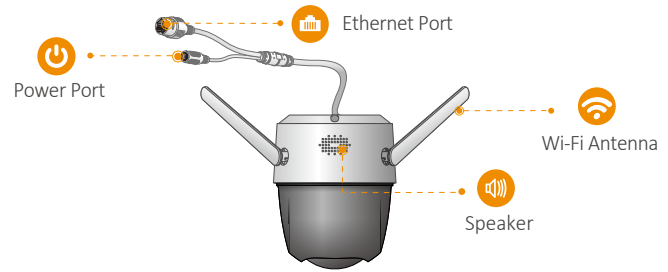

Full  Color

Cruiser

Model: IPC-S22FP

1080P H.265 Wi-Fi P&T Camera

Cruiser delivers 2MP live monitoring with a choice of 3.6mm/6mm lens option, With 1080P Full HD live monitoring and 0~355° pan & 0~90° tilt features, Cruiser ensures every corner of your home completely covered. It supports four night vision modes for clear-as day clarity even in pitch dark. With IP66 certified, the camera can be used outdoors under different weather conditions. With built-in spotlight and 110dB security siren, Cruiser actively keeps unwelcome visitors away from what you care about.

Scare away unwelcome visitors with built-in spotlight and 110dB security siren

IP66

Weatherproof from dust and water

Two-way Talk

Real-time communicate with people at the camera

Diversified Storage

Supports NVR, Cloud Storage or Micro SD card (up to 256GB)

Alarm Notification

Sends instant motion-activated alerts to your mobile phone

Wi-Fi Connection

IEEE802.11b/g/n(2.4GHz)

Smart Tracking

Automatically tracks moving objects

Stay close with what you care

With Cloud service, you will have access to what you care as long as Internet is available. You can record daily or motion videos on Cloud and playback anytime anywhere.