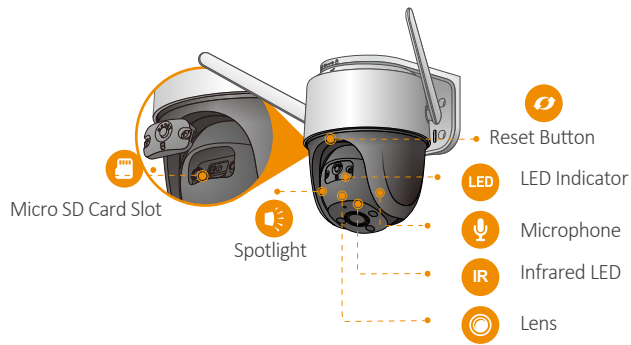

Full  Color

Cruiser

Model: IPC-S22FP

1080P H.265 Wi-Fi P&T Camera

Cruiser delivers 2MP live monitoring with a choice of 3.6mm/6mm lens option, With 1080P Full HD live monitoring and 0~355° pan & 0~90° tilt features, Cruiser ensures every corner of your home completely covered. It supports four night vision modes for clear-as day clarity even in pitch dark. With IP66 certified, the camera can be used outdoors under different weather conditions. With built-in spotlight and 110dB security siren, Cruiser actively keeps unwelcome visitors away from what you care about.

Scare away unwelcome visitors with built-in spotlight and 110dB security siren

IP66

Weatherproof from dust and water

Two-way Talk

Real-time communicate with people at the camera

Diversified Storage

Supports NVR, Cloud Storage or Micro SD card (up to 256GB)

Alarm Notification

Sends instant motion-activated alerts to your mobile phone

Wi-Fi Connection

IEEE802.11b/g/n(2.4GHz)

Smart Tracking

Automatically tracks moving objects

Stay close with what you care

With Cloud service, you will have access to what you care as long as Internet is available. You can record daily or motion videos on Cloud and playback anytime anywhere.

Specifications

Camera

1/2.8" 2 Megapixel Progressive CMOS
 2MP(1920 x 1080)
 Night Vision: 30m(98ft) Distance
 3.6mm/6mm Fixed Lens
 Field of View: 3.6mm: 89° (H), 46° (V), 105° (D)
 6mm: 54° (H), 29° (V), 63° (D)
 355° Pan & 0~90° Tilt